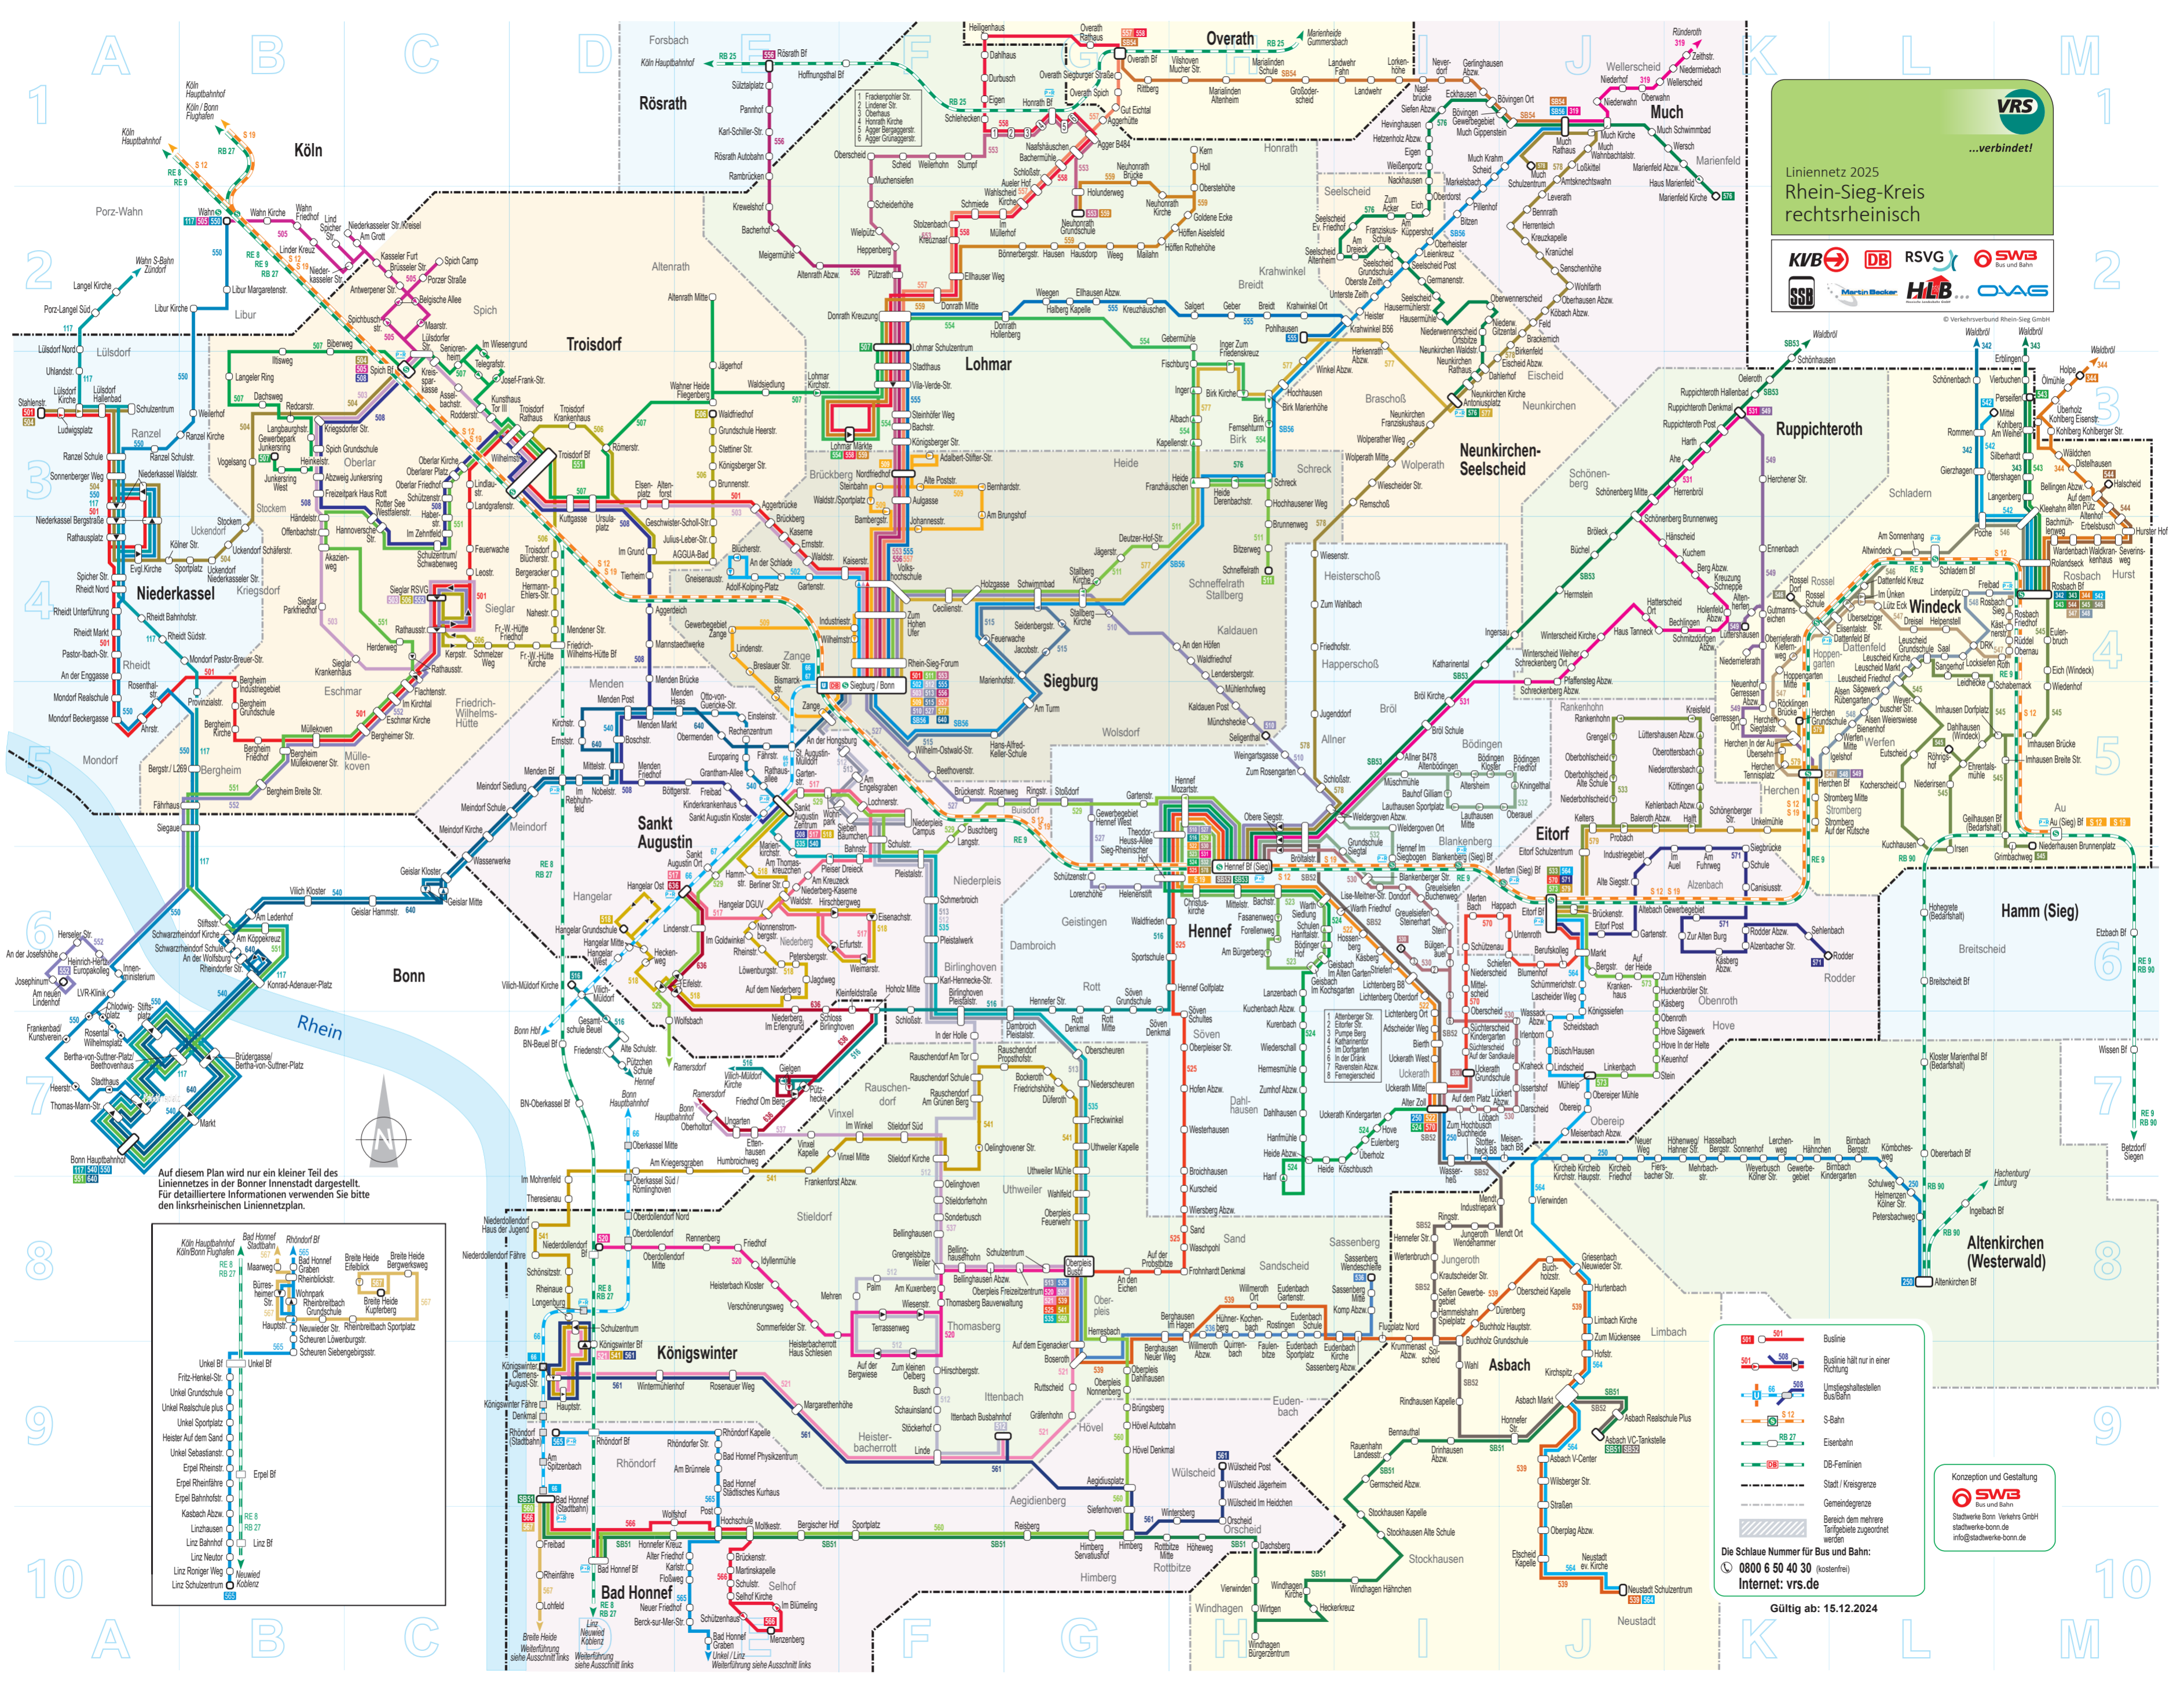

VRS
...verbindet!

Linienetz 2025
Rhein-Sieg-Kreis
rechtsrheinisch

KVB **DB** **RSVG** **SWB**
Bus und Bahn

SSD **Maxim Becker** **HLB** **OAS**

© Verkehrsverbund Rhein-Sieg GmbH

Auf diesem Plan wird nur ein kleiner Teil des Liniennetzes in der Bonner Innenstadt dargestellt. Für detailliertere Informationen verwenden Sie bitte den linksrheinischen Liniennetzplan.